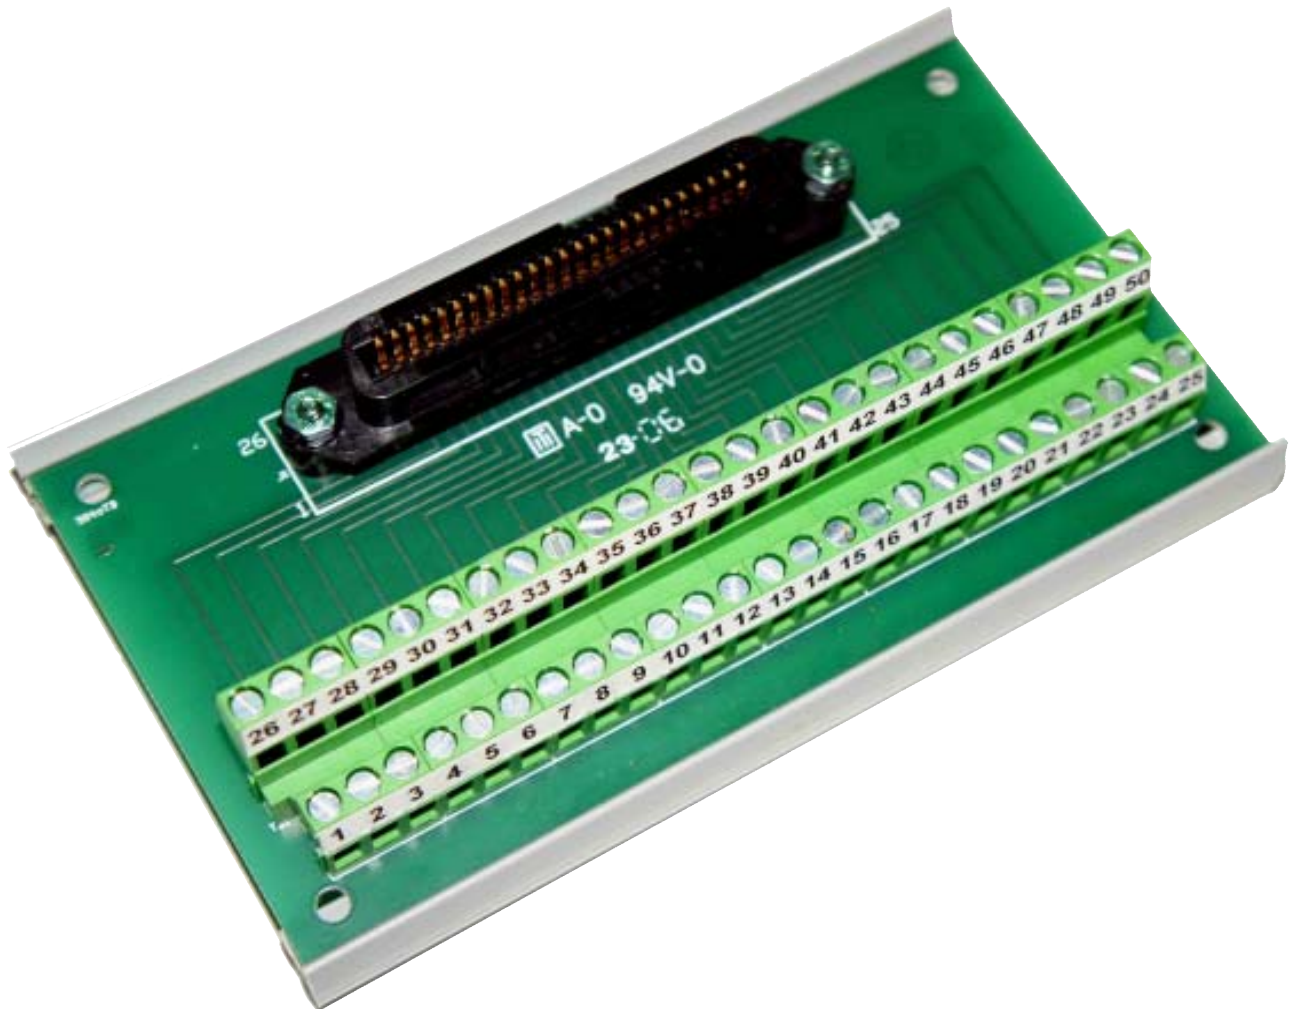

Telco to Terminal Screws Breakout Board

Model TETS-F

- Easy Mounting - using Snap Track
- Board is easily removed from mounting track
- 25 pair Female Telco Connector
(Male Telco available by special order)
- 5x3-inch board size
- Very Competitively Priced